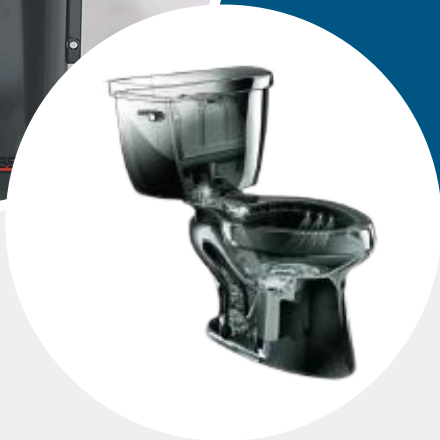

## CHECK OUT THE NEW KINGSTON CS TOILET!

Kingston Complete Comfort Height EB Toilet 1.28 gpf  
3 bolt installation | Class Five flushing technology  
Model 26077-0

**ONLY \$225**

Offer valid March 1–March 31, 2026, while supplies last.  
Available at all Bender locations.

**The Kingston Complete Solution toilet provides everything you need, including bowl, tank, seat, wax ring, & hardware!**

- Durable metal left-hand Polished Chrome trip lever
- 2-1/8" (54 mm) fully glazed trapway
- Sanitary guard where bowl and tank meet for ease of cleaning
- Easy-to-service silicone seal
- Encapsulated bolts prevent rust and corrosion
- Quiet-Close™ elongated lid and seat prevents slamming
- Precision-engineered tank, bowl, and trapway create strong siphon during flushing
- Easy-to-flush canister design requires less force to actuate than a 3" flapper, and has 90% less exposed seal material which resists conditions that cause wear, tear, shrinkage and swelling